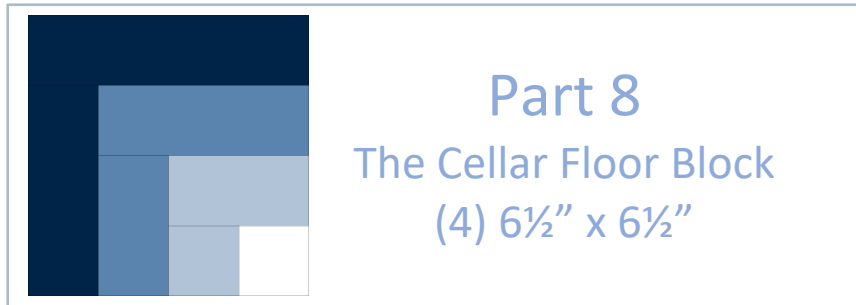

The Cape Winelands Quilt

Part 8

The Cellar Floor Block

(4) 6½" x 6½"

Foundation Paper Piecing Pattern

Make (4) copies.