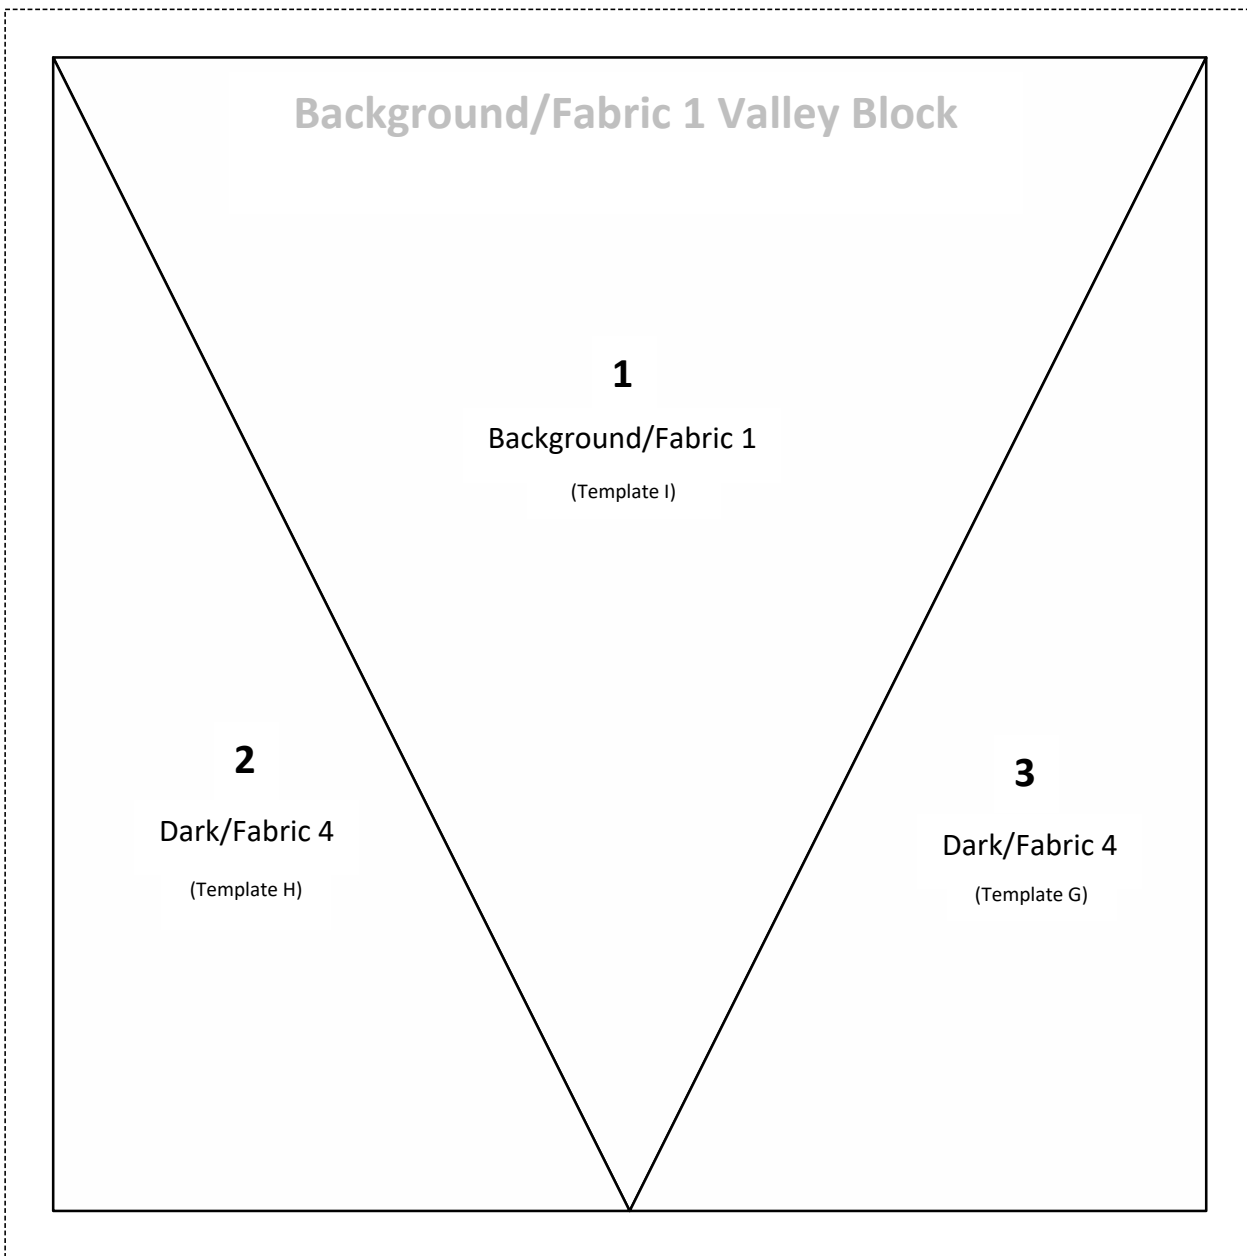

The Cape Winelands Quilt

Templates for Cutting Fabric

**1" Test
Block**

Foundation Paper Piecing Pattern Light/Fabric 2 Valley Block

Make (8) copies.

**1" Test
Block**

Foundation Paper Piecing Pattern Background/Fabric 1 Valley Block

Make (16) copies.

**1" Test
Block**