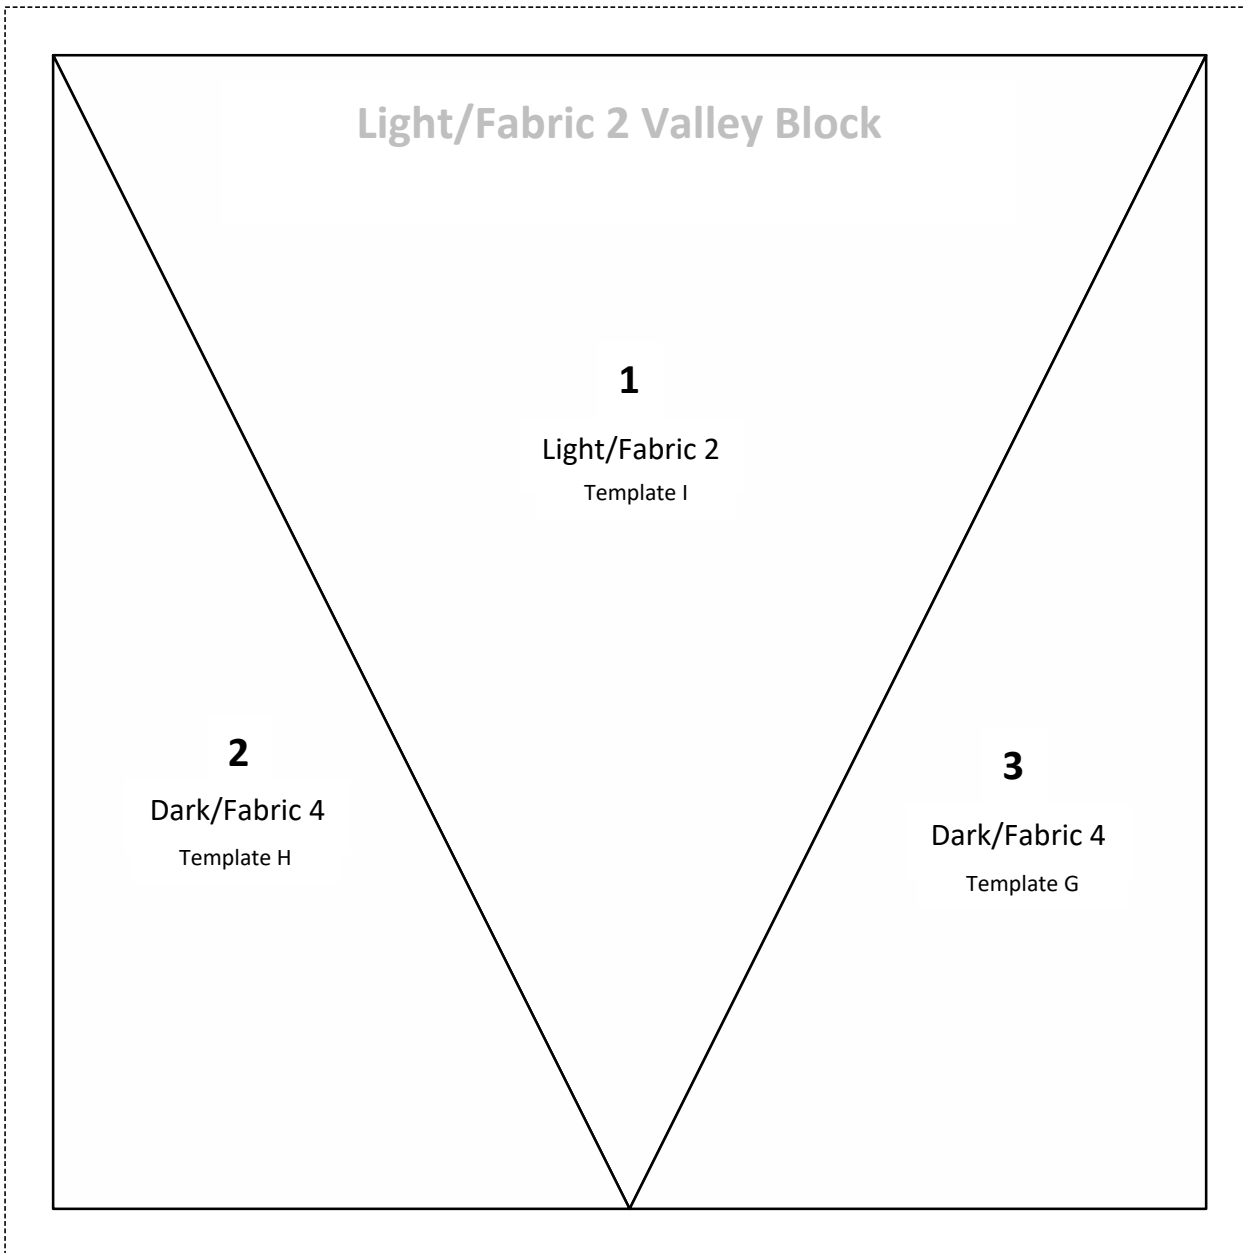

The Cape Winelands Quilt

Templates for Cutting Fabric

**1" Test
Block**

Foundation Paper Piecing Pattern Light/Fabric 2 Valley Block

Make (8) copies.

**1" Test
Block**

Foundation Paper Piecing Pattern Background/Fabric 1 Valley Block