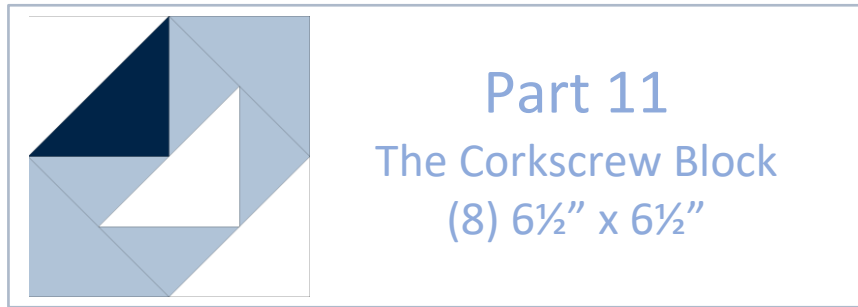

The Cape Winelands Quilt

Part 11
The Corkscrew Block
(8) 6½" x 6½"

**1" Test
Block**

Foundation Paper Piecing Pattern

Make (8) copies.